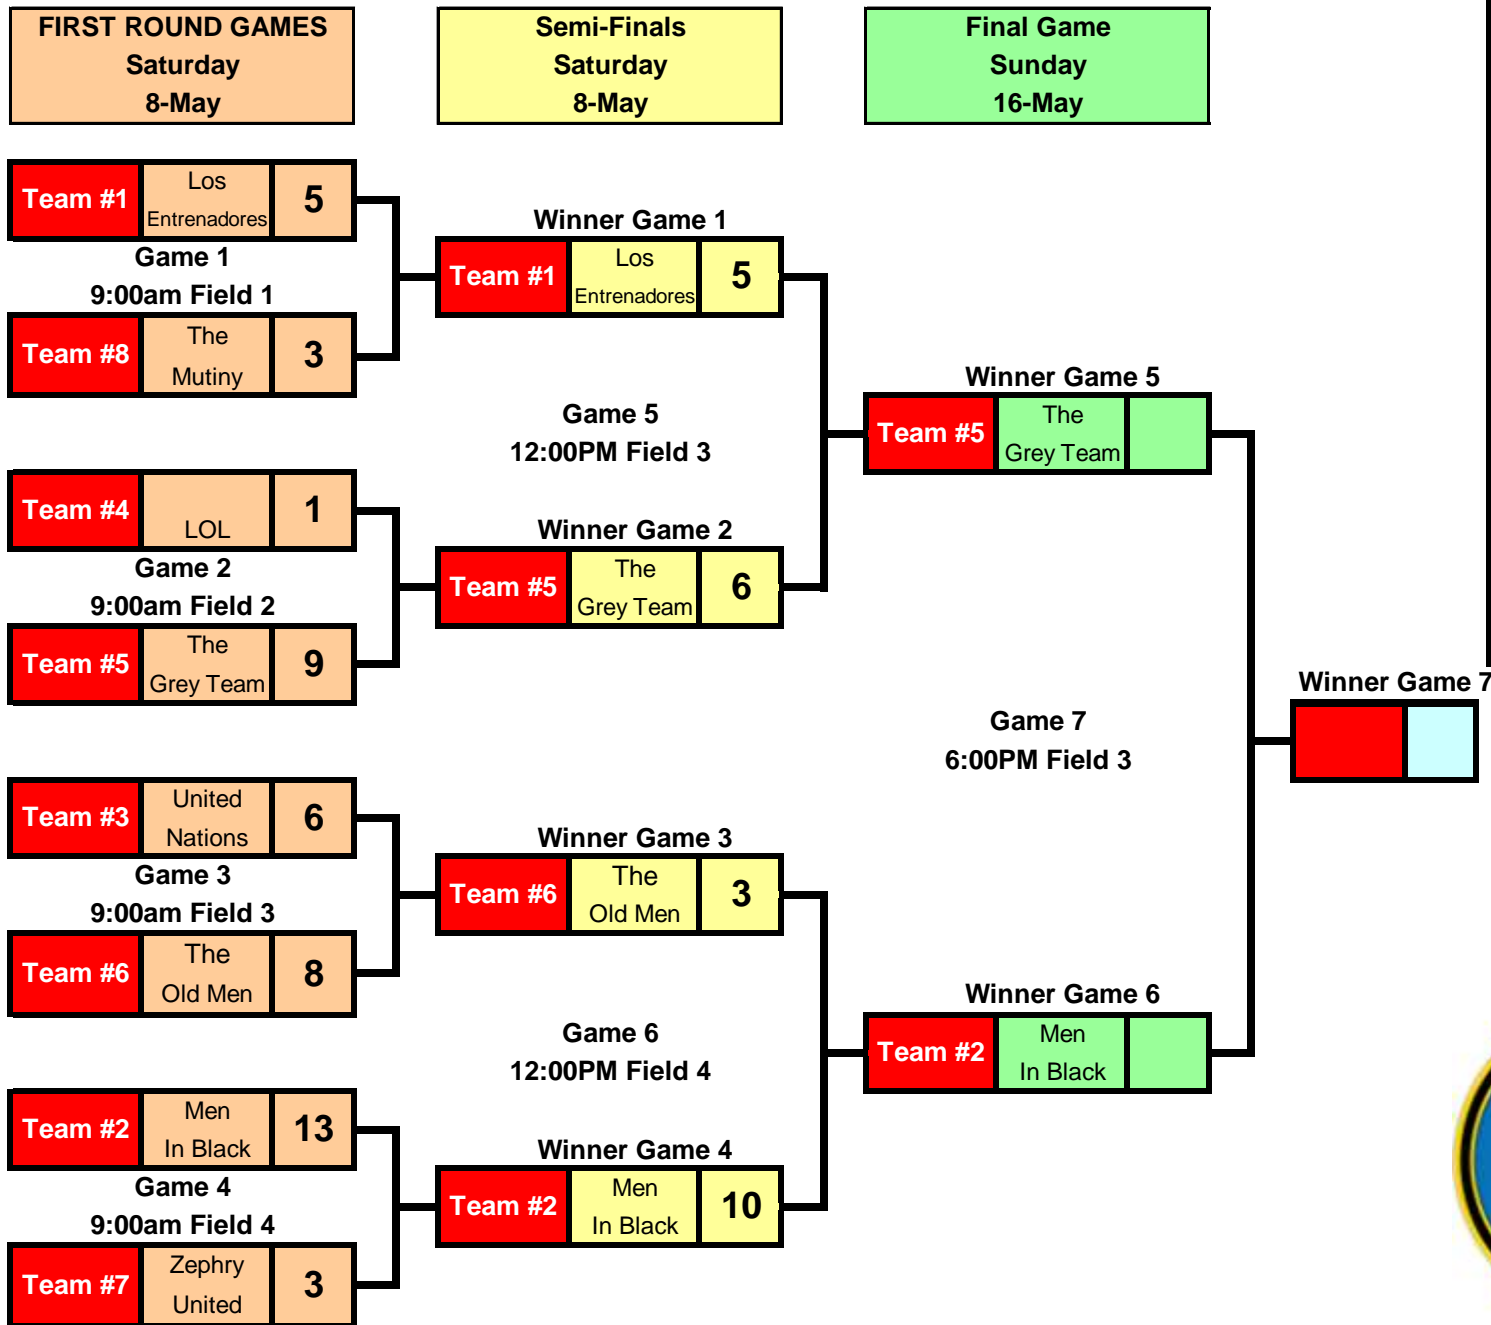

2010 Adult League Open Division Playoff Schedule

Open Division	
Seed	Team Name
Team #1	Los Entrenadores
Team #2	Men In Black
Team #3	United Nations
Team #4	LOL
Team #5	The Grey Team
Team #6	The Old Men
Team #7	Zephyry United
Team #8	The Mutiny